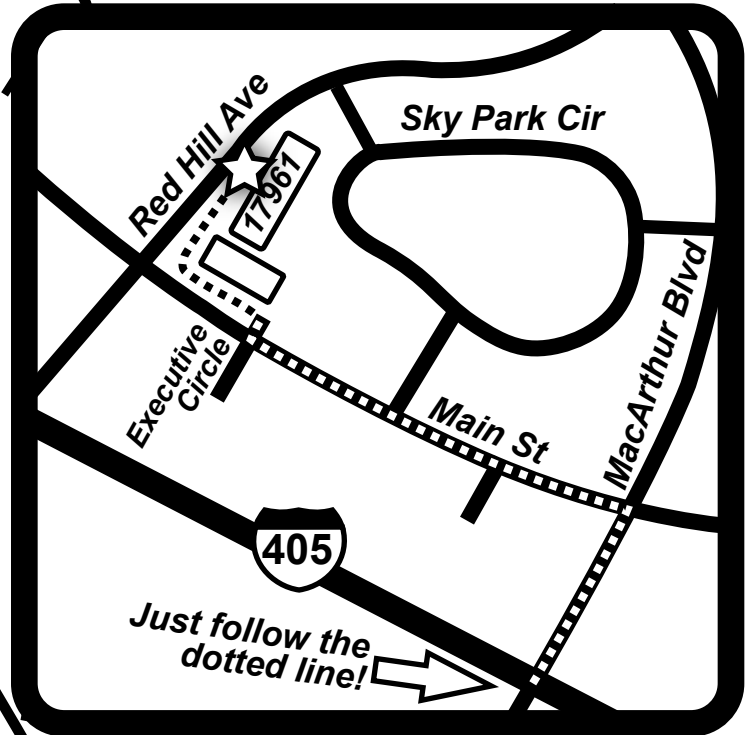

ATOMIC BALLROOM

Directions

Step By Step

- Take the 405 to MacArthur Blvd
- Exit MacArthur Blvd, Turn **RIGHT**
- Turn **LEFT** on Main St - it will be your first light
- Turn **RIGHT** on Executive Circle - it will be your third light
- Make an immediate **LEFT**
- Follow the parking lot all the way around
- We will be on the right facing Red Hill Ave (It's not much to look at outside but it's a beautiful ballroom inside!)