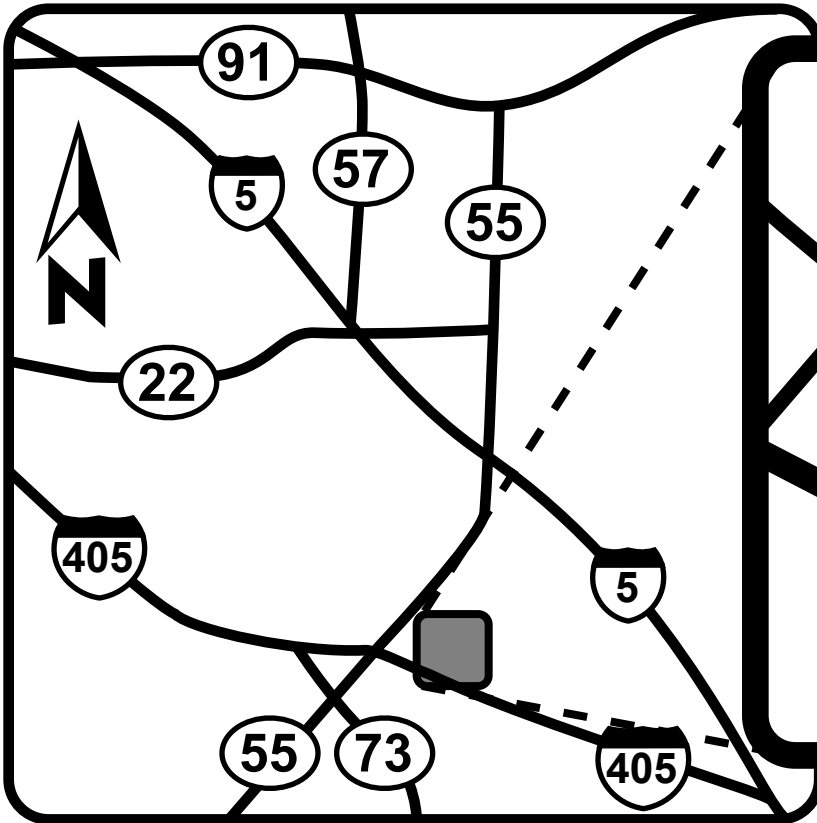

ATOMIC BALLROOM

Directions

Step By Step

- Take the 405 to MacArthur Blvd
- Exit MacArthur Blvd, Turn **RIGHT**
- Turn **LEFT** on Main St - it will be your first light
- Turn **RIGHT** on Executive Circle - it will be your third light
- Make an immediate **LEFT**
- Follow the parking lot all the way around
- We will be on the right facing Red Hill Ave (It's not much to look at outside but it's a beautiful ballroom inside!)